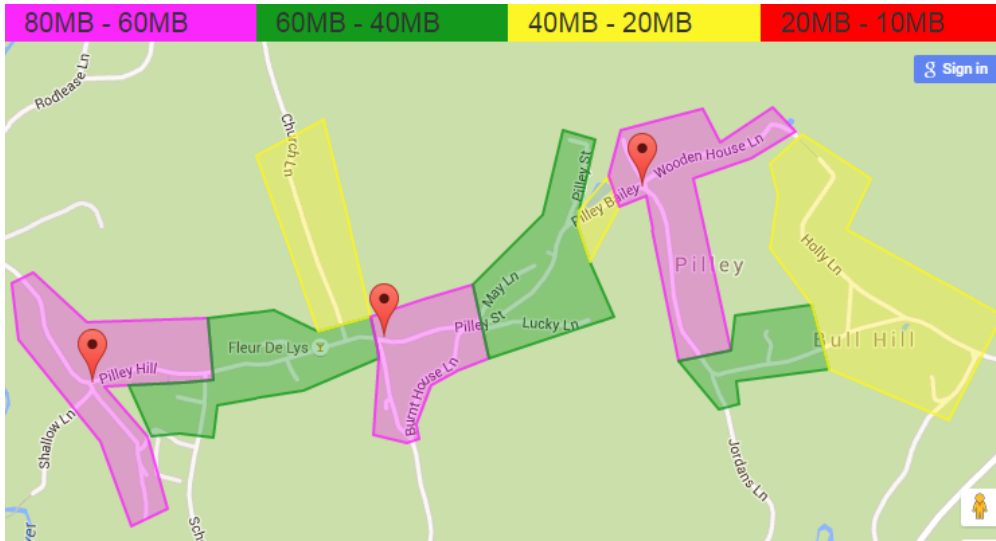

Pilley Community Broadband Scheme

Broadband speed in Pilley is slow. A group of residents have been working with BT to design a scheme to improve this. We now have a final scheme that will bring high speed broadband to all areas of Pilley.

The anticipated speeds* are shown below.

When will this be implemented?

This will be completed by the end of **2016**.

What will this cost?

This scheme requires **£85,000** of funding.

How can you help?

- What is superfast BB worth to you - an average contribution of £600 from 50% of the households covered will raise the needed finance - do not delay in pledging today what you can afford.
- Speak to your neighbours and spread the word – this will only happen if many people get involved.

When do we need to complete this by?

All funds are required by **September 14th 2015**

What benefits will this bring?

- Faster Internet connections
- Protect house prices vs. non-connected areas

For Pledges and more Information:

- Email: info@pilleybroadband.org
- Tel: 07736 285488 / 01590 673772
- Website: www.pilleybroadband.org

What will happen if we don't do this?

Hampshire County Council will upgrade the Pilley Hill cabinet by mid-2018. No further expansion of superfast broadband is planned. HCC will run a voucher scheme to apply for satellite internet installation for those with sub-2Mbps speeds. A coverage projection* is shown below: